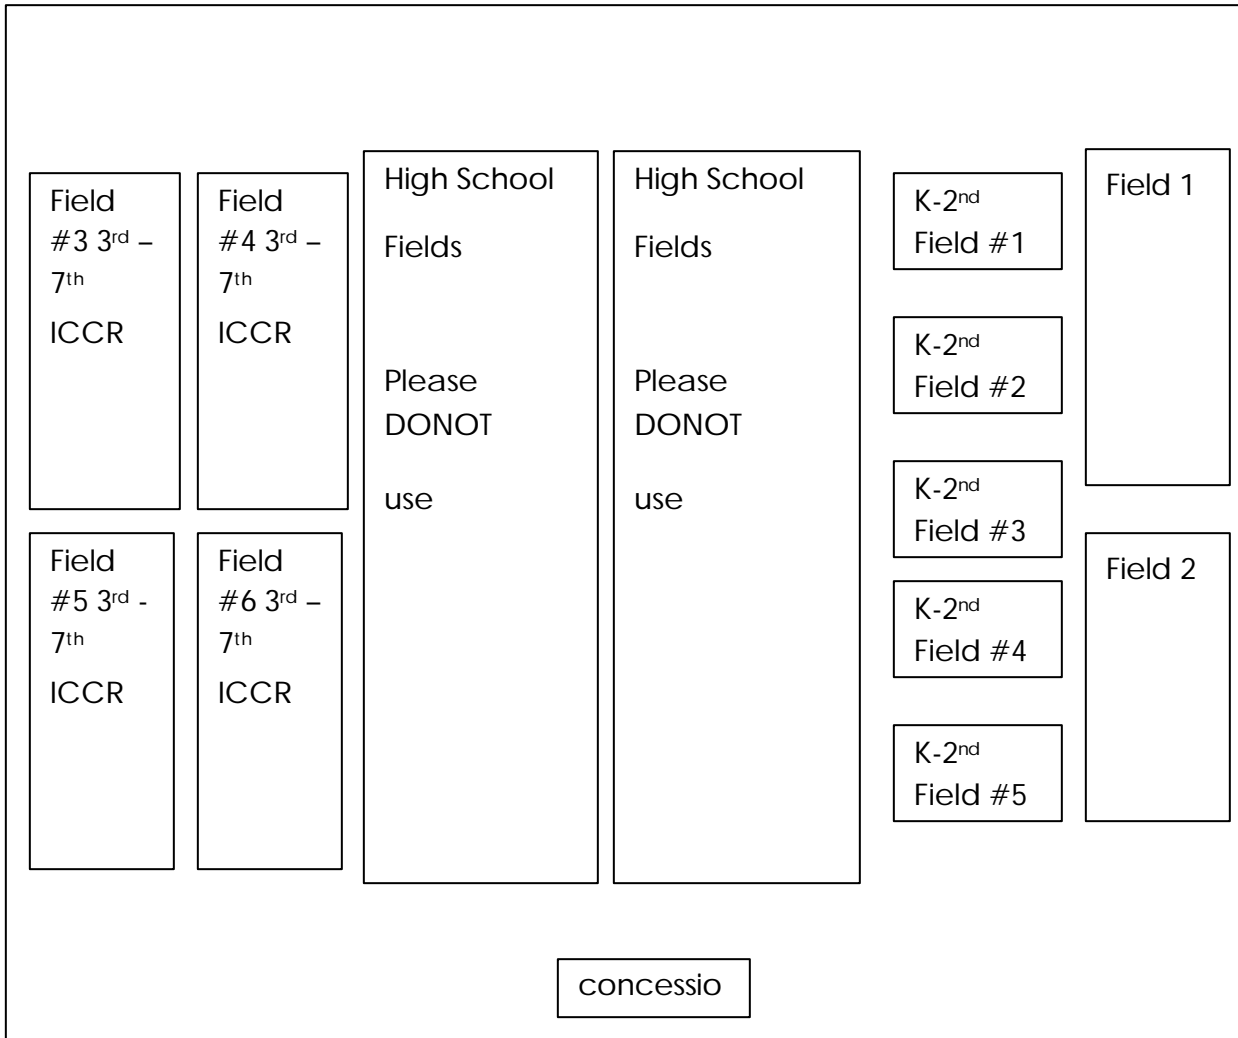

Prairie Soccer Complex Field Map

Prairie Heights School

76th Ave SW

Baseball fields